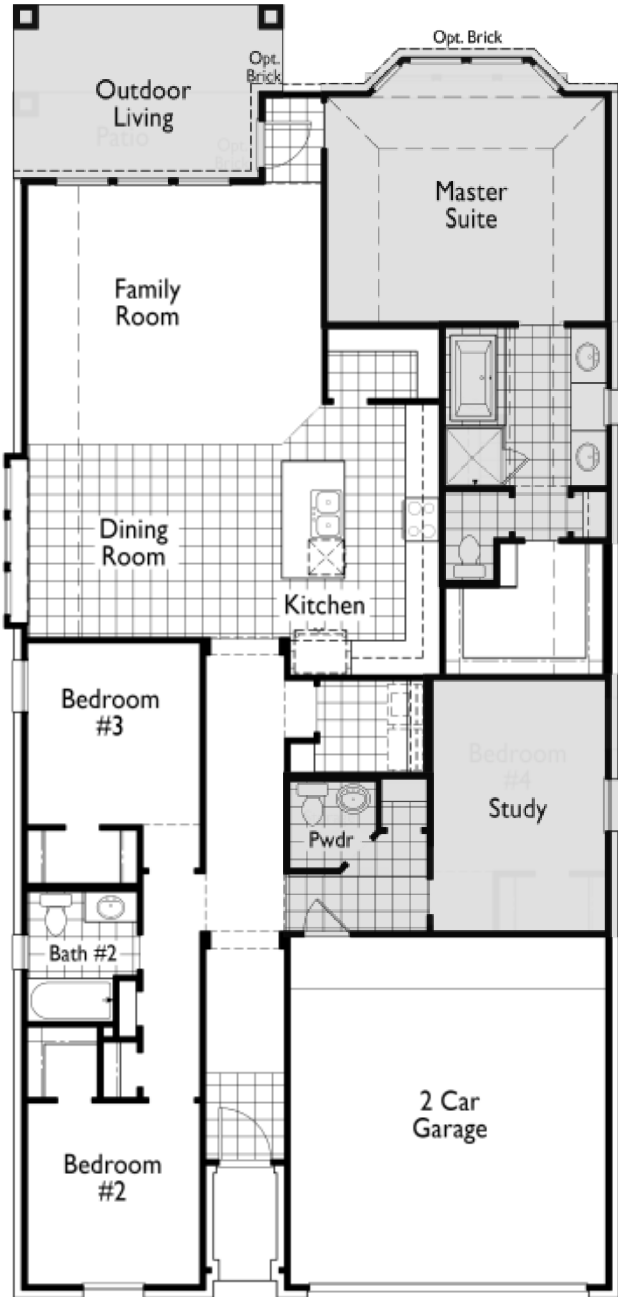

15827 Bird of Paradise Drive in ARTAVIA

3 Bedrooms | 2/1 Bathrooms | 1,944 sq ft

First floor