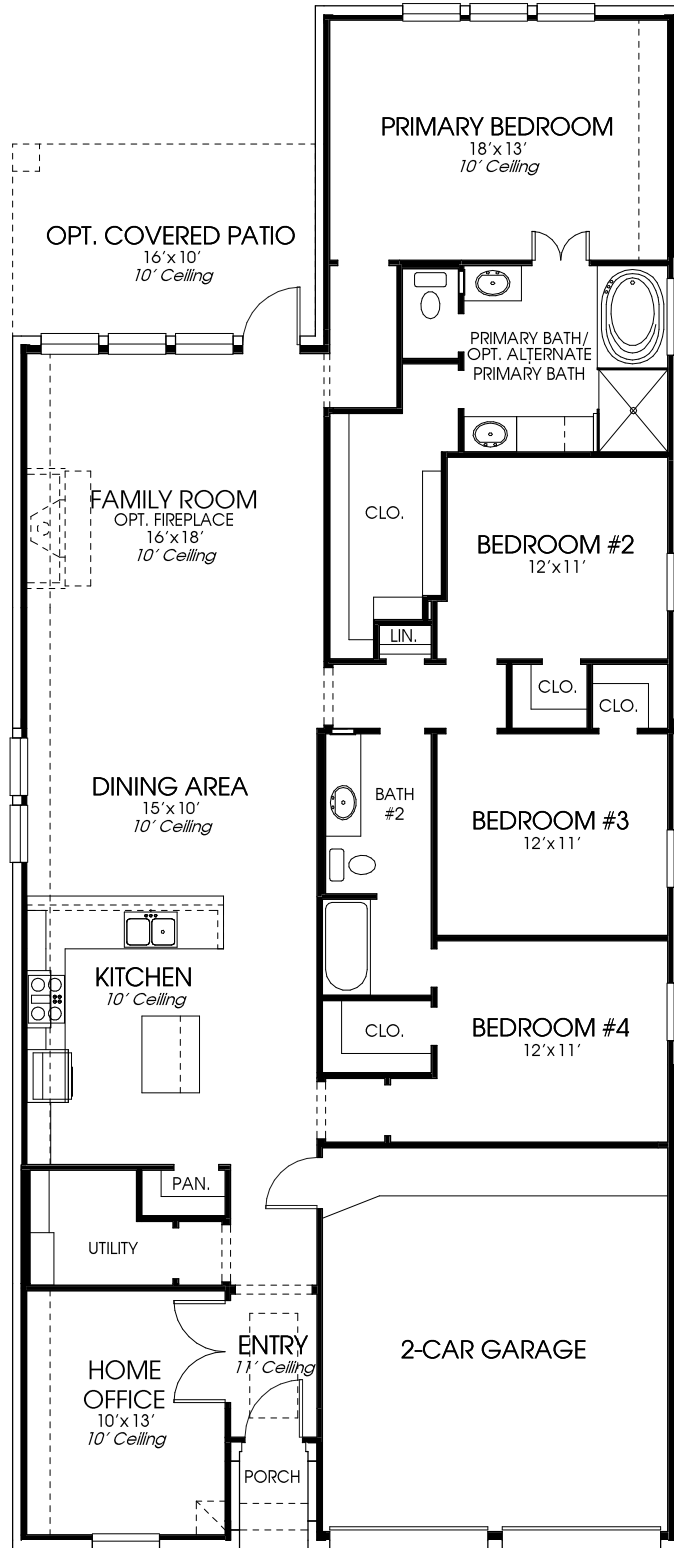

DESIGNS

Design 2079W

This home contains approximately 2,079 square feet.*

*See Page 2 for Details and Disclaimers.
© Perry Homes, LLC 2020

11/22/2021 11:16:17 AM
(45' CL)