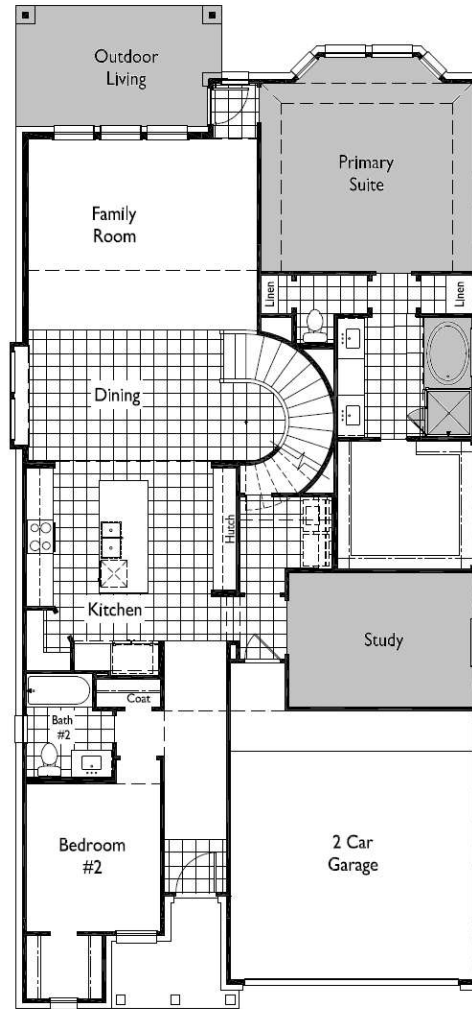

2 STORIES
2786 SQFT
4 BEDS 4 BATHS
STUDY
2 GARAGES

Lower Level

Upper Level

Lyndsay Paulcheck

17306 Wild Watermelon Way | Conroe, TX 77302
Office: 281.517.9845 | Cell: 281.804.3441
Lyndsay.Paulcheck@highlandhomes.com