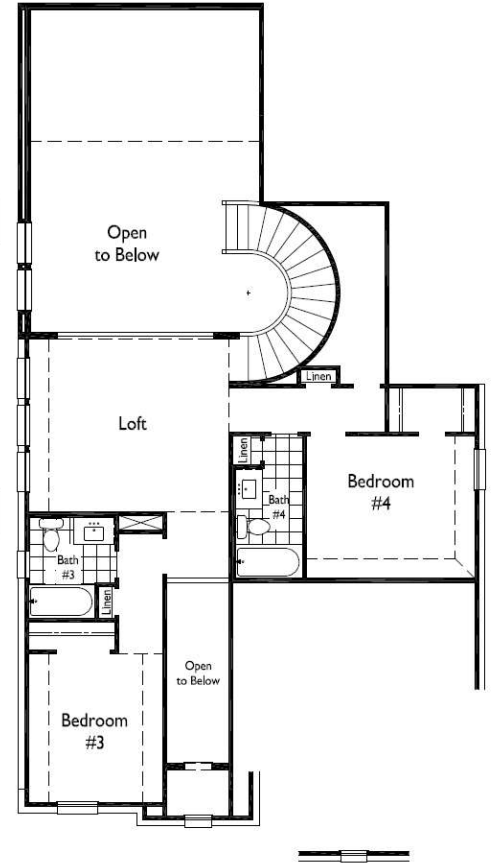

2 STORIES
2786 SQFT
4 BEDS 4 BATHS
STUDY
2 GARAGES

Lower Level

Upper Level

Lyndsay Paulcheck

17306 Wild Watermelon Way | Conroe, TX 77302
Office: 281.517.9845 | Cell: 281.804.3441
Lyndsay.Paulcheck@highlandhomes.com