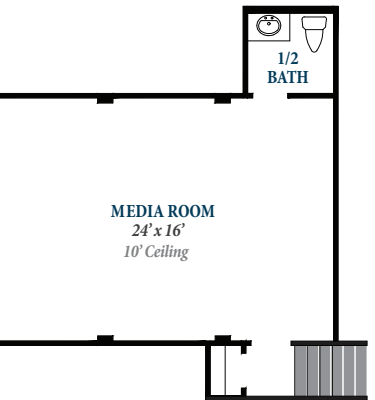

Floorplan

PLAN 4290

**OPTIONAL
BEDROOM 5**

**OPTIONAL
MEDIA ROOM & 1/2 BATH**
Adds additional 405 square feet

ravennahomes.com

ARTAVIA
10.28.20

Floor plan names represent approximate floor plan square footages and do not constitute a representation of the actual square footage of the home. Ravenna Homes does not discriminate in housing on the basis of race, color, national origin, religion, sex, familial status, handicap, or disability. Prices, plans, offers and availability are subject to change without notice.