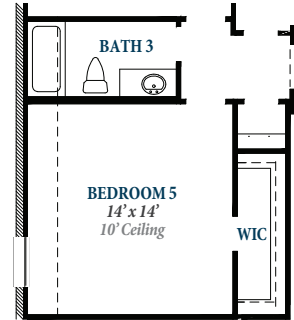

Floorplan

PLAN 4290

**OPTIONAL
BEDROOM 5**

**OPTIONAL
MEDIA ROOM & 1/2 BATH**
Adds additional 405 square feet

ravennahomes.com

ARTAVIA
10.28.20

Floor plan names represent approximate floor plan square footages and do not constitute a representation of the actual square footage of the home. Ravenna Homes does not discriminate in housing on the basis of race, color, national origin, religion, sex, familial status, handicap, or disability. Prices, plans, offers and availability are subject to change without notice.