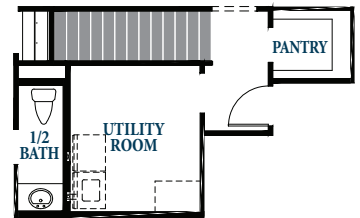

Floorplan

PLAN 4290

**OPTIONAL
BEDROOM 5**

**OPTIONAL
MEDIA ROOM & 1/2 BATH**
Adds additional 405 square feet

ravennahomes.com

ARTAVIA
10.28.20

Floor plan names represent approximate floor plan square footages and do not constitute a representation of the actual square footage of the home. Ravenna Homes does not discriminate in housing on the basis of race, color, national origin, religion, sex, familial status, handicap, or disability. Prices, plans, offers and availability are subject to change without notice.