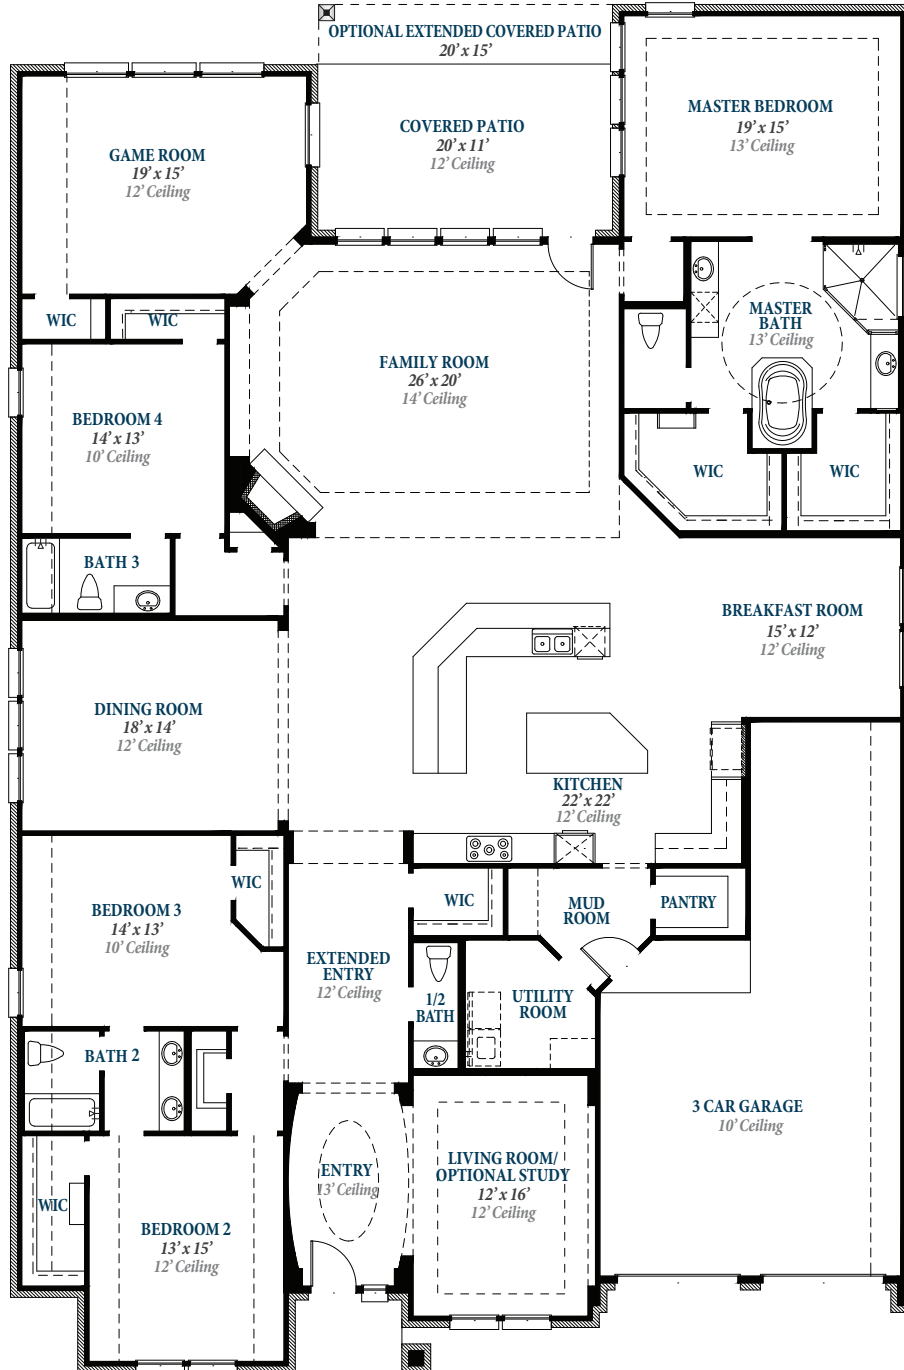

Floorplan

PLAN 4290

**OPTIONAL
BEDROOM 5**

**OPTIONAL
MEDIA ROOM & 1/2 BATH**
Adds additional 405 square feet

ravennahomes.com

ARTAVIA
10.28.20

Floor plan names represent approximate floor plan square footages and do not constitute a representation of the actual square footage of the home. Ravenna Homes does not discriminate in housing on the basis of race, color, national origin, religion, sex, familial status, handicap, or disability. Prices, plans, offers and availability are subject to change without notice.