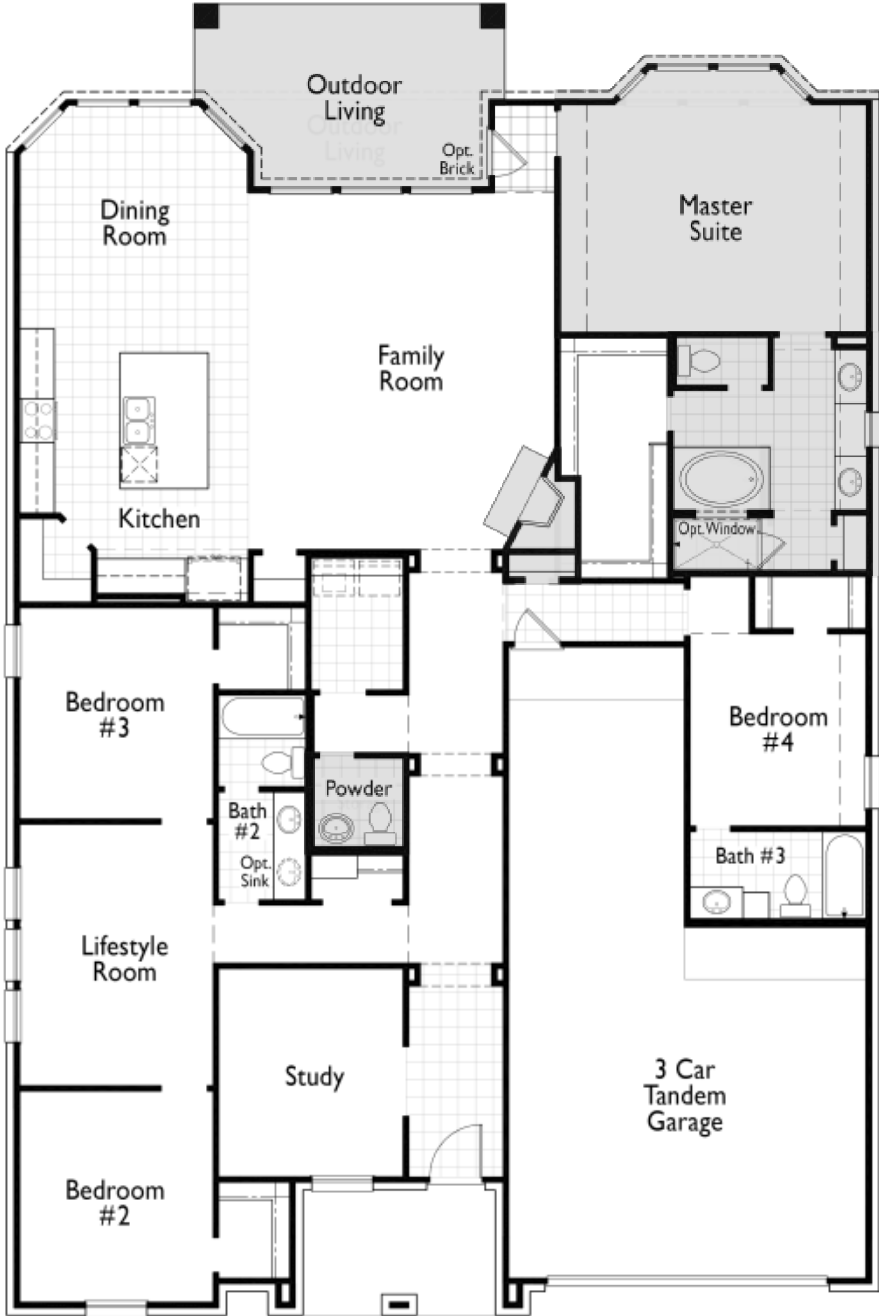

Fleetwood Plan in ARTAVIA: 60ft. lots

Starting at 4 Bedrooms | 3 Bathrooms | 2,694 sq ft

Selected Options

Get pricing for the selected options

Extended Outdoor Living

Master Bay Window

Master Drop-in Tub w/Separate Shower

Fireplace at Family

Powder ilo Storage
