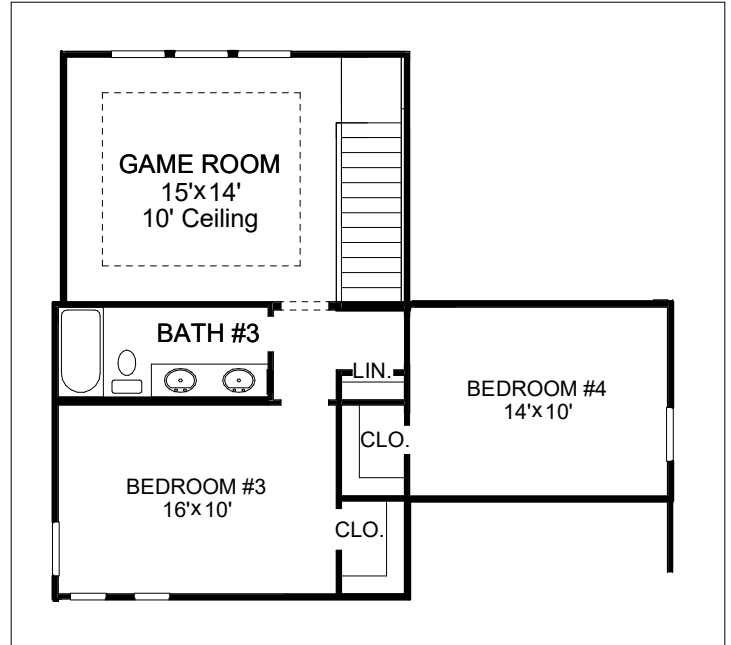

SECOND FLOOR OPTIONAL BEDROOM #4

This option adds approximately 251 square feet.